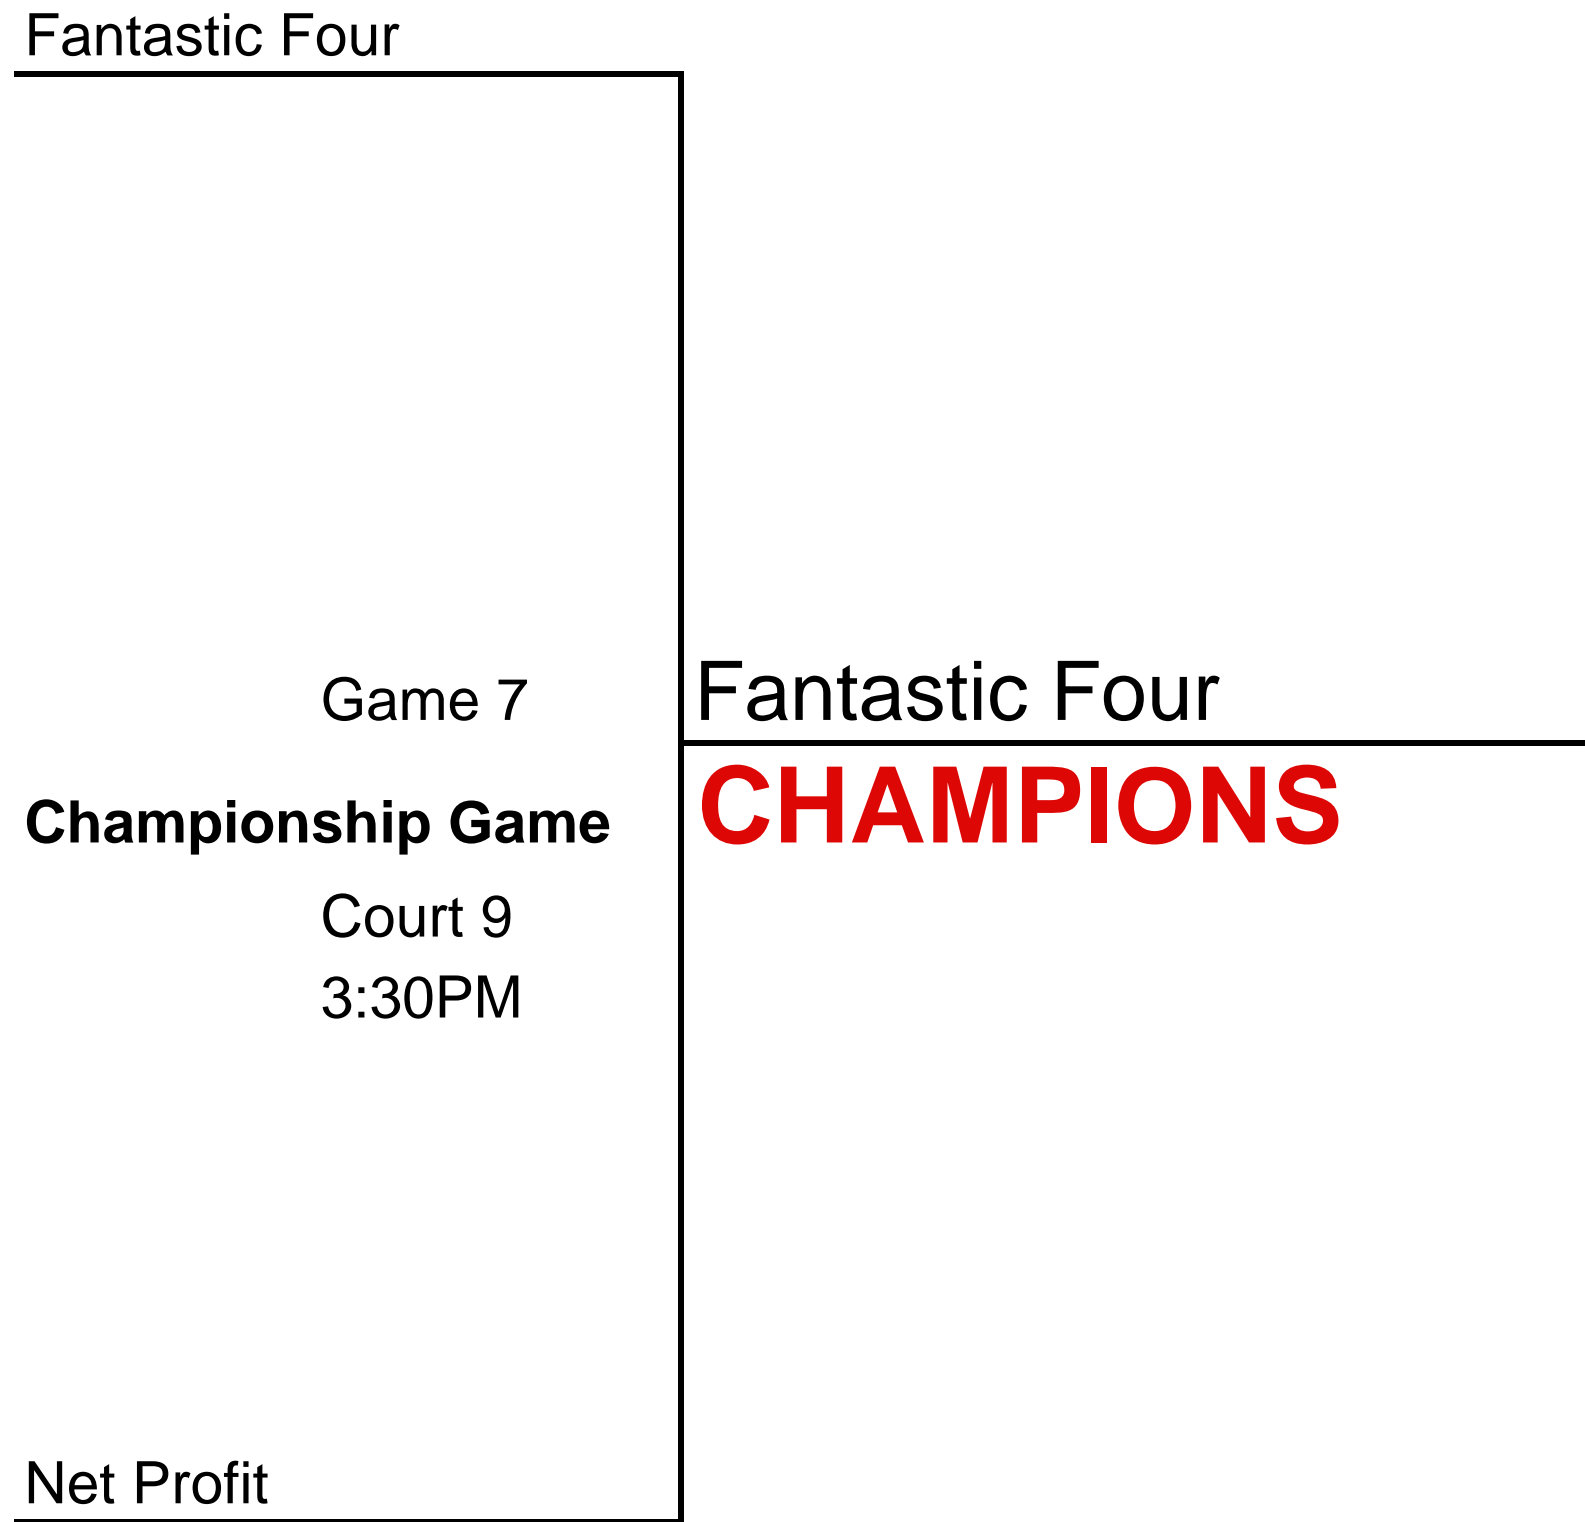

NOTHING BUT NET 3-ON-3 BASKETBALL TOURNAMENT

AGE GROUP: Female 16-18

DIVISION: E

MHS - Red
 Game 1
 9:30AM
 Court 12
 Fantastic Four

Fantastic Four
 Game 2
 10:30AM
 Court 11
 Net Profit

Net Profit
 Game 3
 11:30AM
 Court 10
 MHS - Red

Fantastic Four
 Game 4
 12:30PM
 Center Court
 Net Profit

MHS - Red
 Game 5
 1:30PM
 Court 9
 Fantastic Four

MHS - Red
 Game 6
 2:30PM
 Court 7
 Net Profit